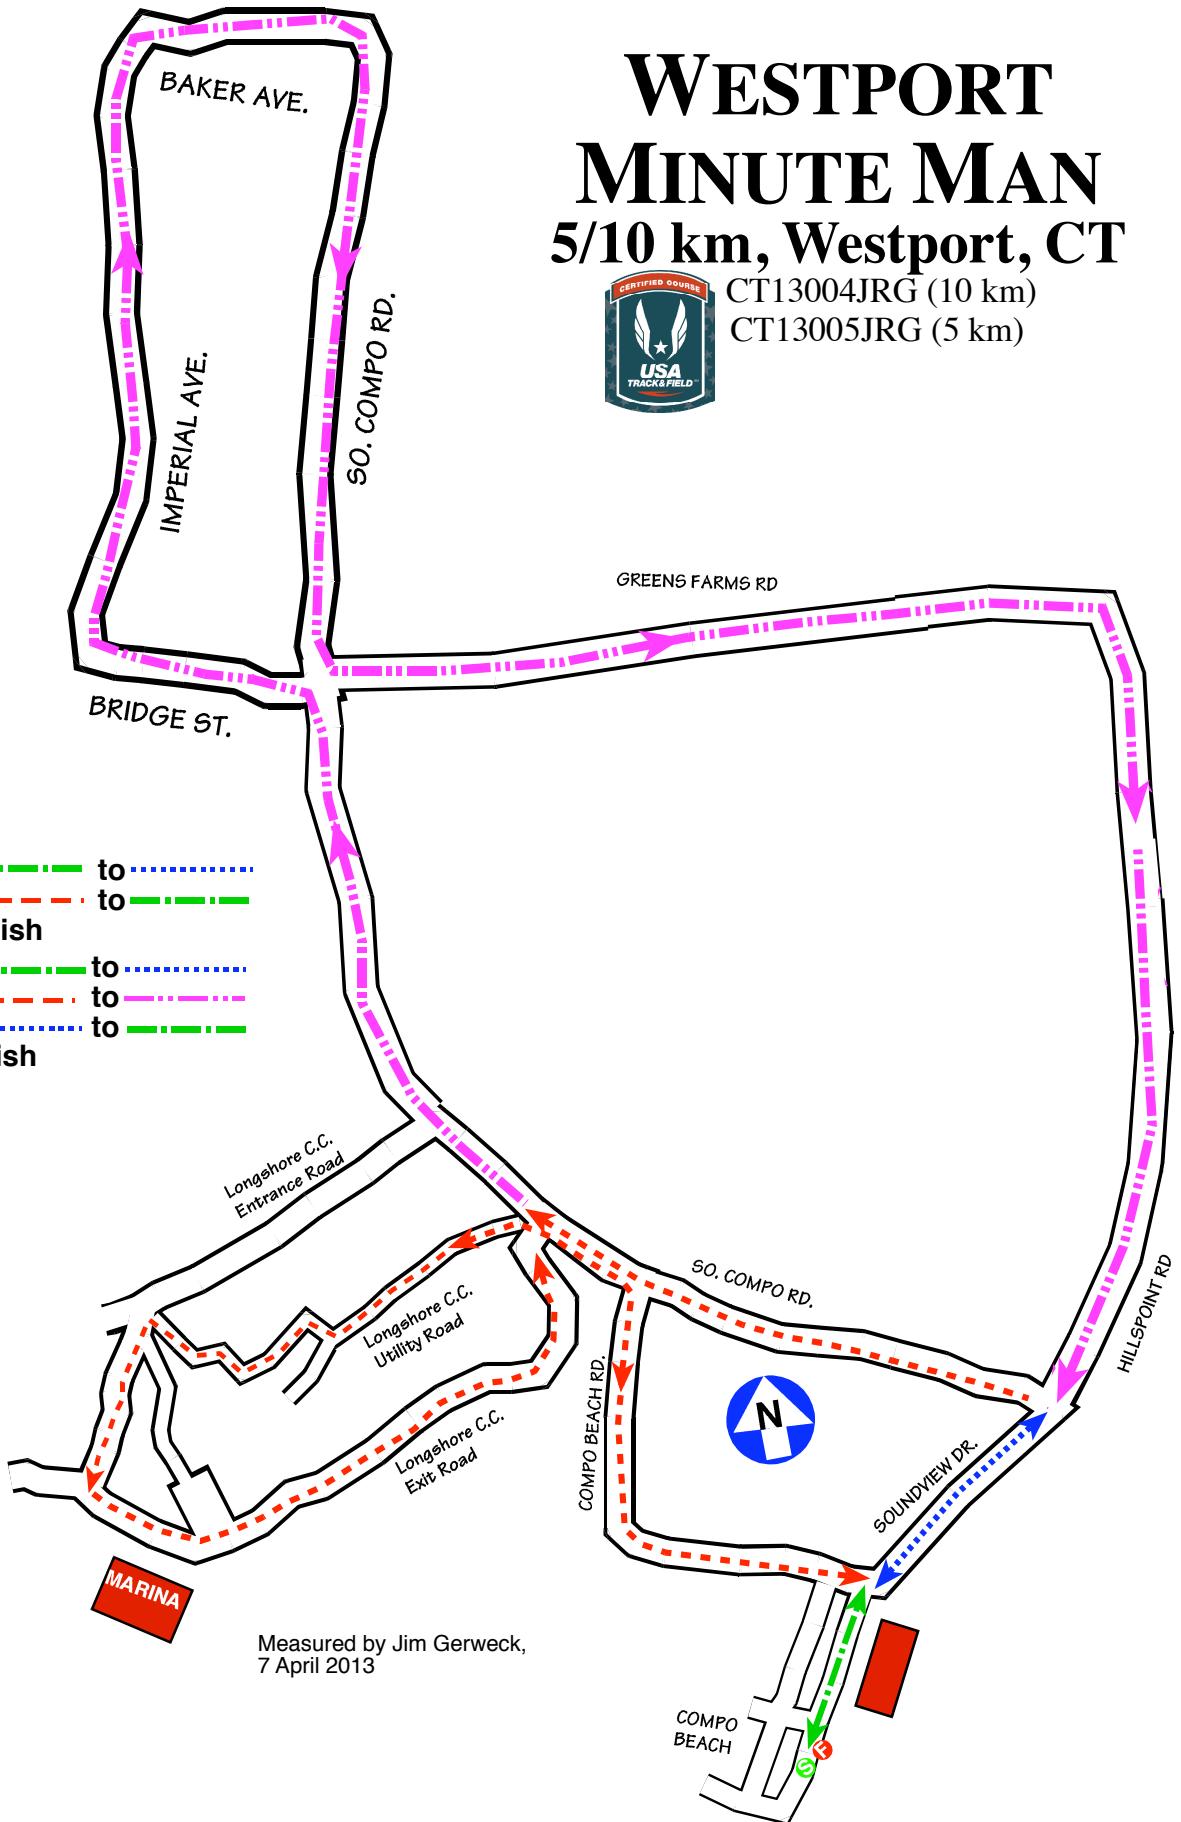

# WESTPORT MINUTE MAN 5/10 km, Westport, CT

CT13004JRG (10 km)  
CT13005JRG (5 km)

5k ——— to .....  
to - - - - - to ———  
to Finish  
10k ——— to .....  
to - - - - - to ———  
to ..... to ———  
to Finish

Measured by Jim Gerweck,  
7 April 2013